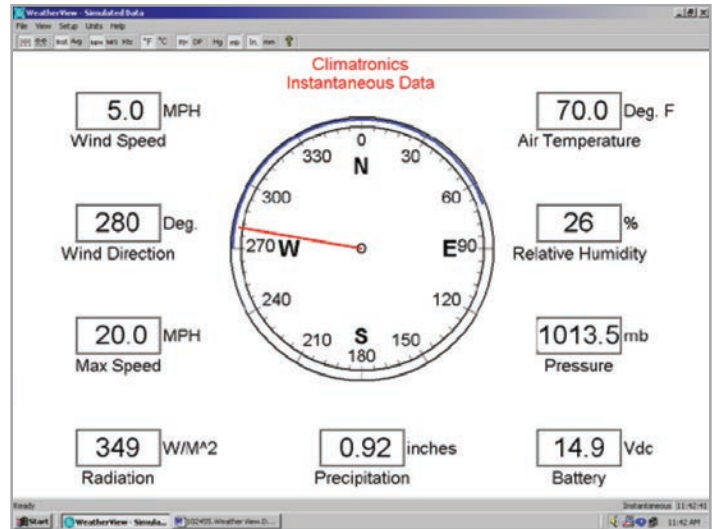

The software accepts a printable ASCII serial data stream as an input. The user defines the location of the various variables in the data stream during the "System Configuration" set-up phase and selects the data averaging period, sensor update period and system name during the "System Settings" phase. The serial interface and the FTP settings are also user controlled from the pull-down setup menu.

Two screens are available. Either one of the screens may be selected at any time by pointing and clicking on the proper toolbar button. The engineering units of the displayed data can also be changed on the fly by selecting the units desired on the toolbar. The selected averaging interval and the current time are both displayed on the window status bar.

The amount of wind direction variability over the selected averaging period is shown as a colored band on the edge of the wind direction circular display. Wind speed gust information based on the highest speed attained during the last averaging period is also displayed if the displayed data are being averaged.

The data from the computer running WView can be sent to one or more remote computers running WView Remote (available separately). Optionally, the WView image can be sent via FTP to a server for viewing on the Internet.

Belfort Instrument Company
727 South Wolfe Street
Baltimore, Maryland 21231 USA
TEL: 410-342-2626 • FAX: 410-342-7028

THE STANDARD
OF MEASUREMENT

BELFORT INSTRUMENT
www.belfortinstrument.com