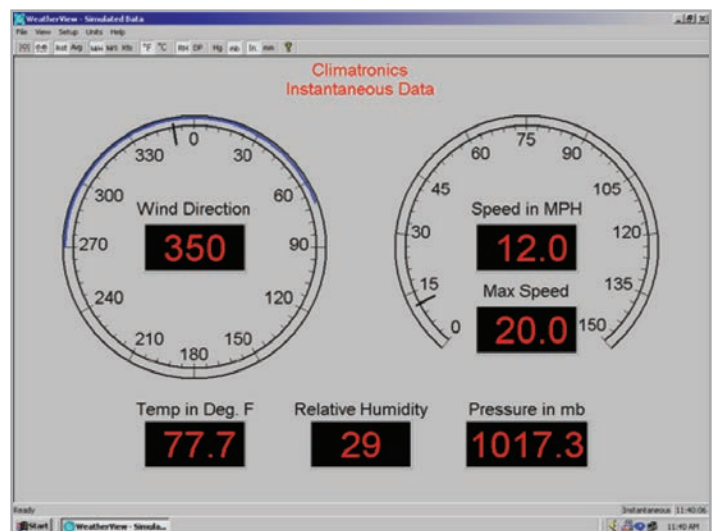

The software accepts a printable ASCII serial data stream as an input. The user defines the location of the various variables in the data stream during the "System Configuration" set-up phase and selects the data averaging period, sensor update period and system name during the "System Settings" phase. The serial interface and the FTP settings are also user controlled from the pull-down setup menu.

Two screens are available. Either one of the screens may be selected at any time by pointing and clicking on the proper toolbar button. The engineering units of the displayed data can also be changed on the fly by selecting the units desired on the toolbar. The selected averaging interval and the current time are both displayed on the window status bar.

The amount of wind direction variability over the selected averaging period is shown as a colored band on the edge of the wind direction circular display. Wind speed gust information based on the highest speed attained during the last averaging period is also displayed if the displayed data are being averaged.

The data from the computer running WView can be sent to one or more remote computers running WView Remote (available separately). Optionally, the WView image can be sent via FTP to a server for viewing on the Internet.

Belfort Instrument Company
727 South Wolfe Street
Baltimore, Maryland 21231 USA
TEL: 410-342-2626 • FAX: 410-342-7028

THE STANDARD
OF MEASUREMENT

BELFORT INSTRUMENT
www.belfortinstrument.com